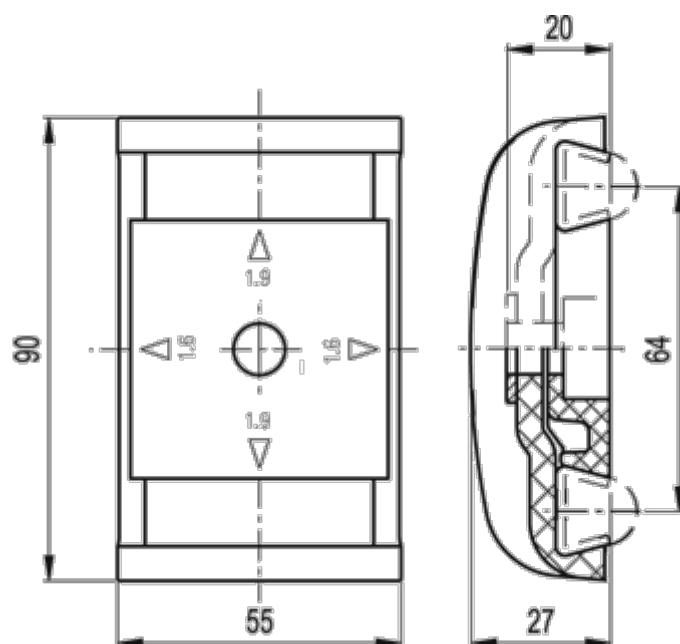

Data Sheet

Article number: 2310419611
Description: E+G Guide rail clamp
MPG-2T

Measures

Weight (g) = 67